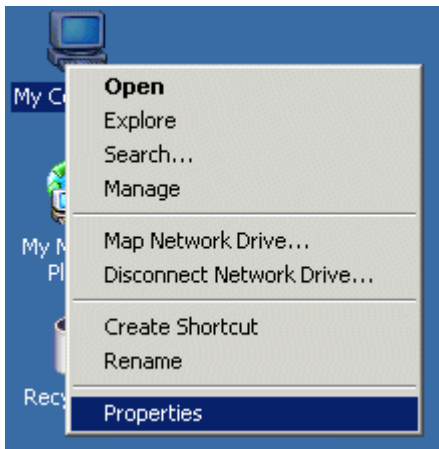

Windows® 2000 – System Support

How to Tell Which Version of Windows 2000 You're Running

1. Right-click on **My Computer**. Select **Properties**.

2. Your screen will look similar to the picture below. This example shows a computer running Windows® 2000 with Service Pack 2.