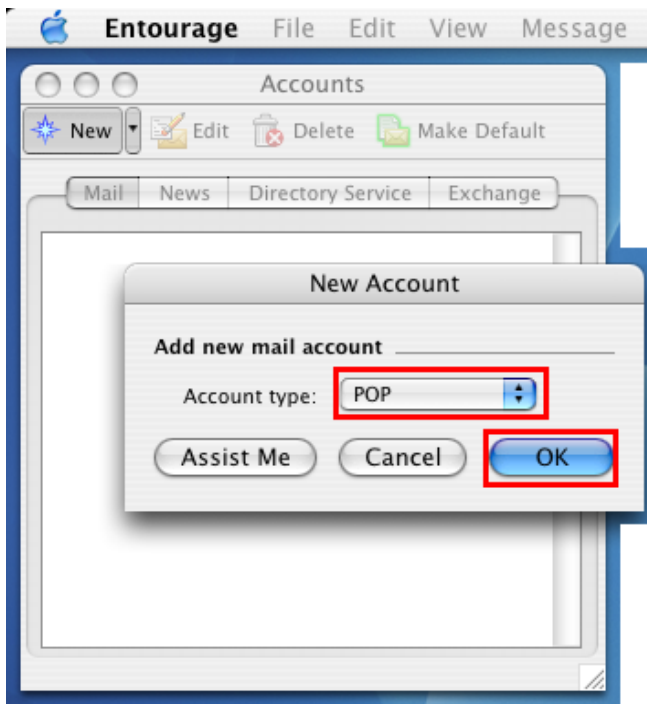

4. In the 'Account type' field, select **POP**. Then, select **OK**.