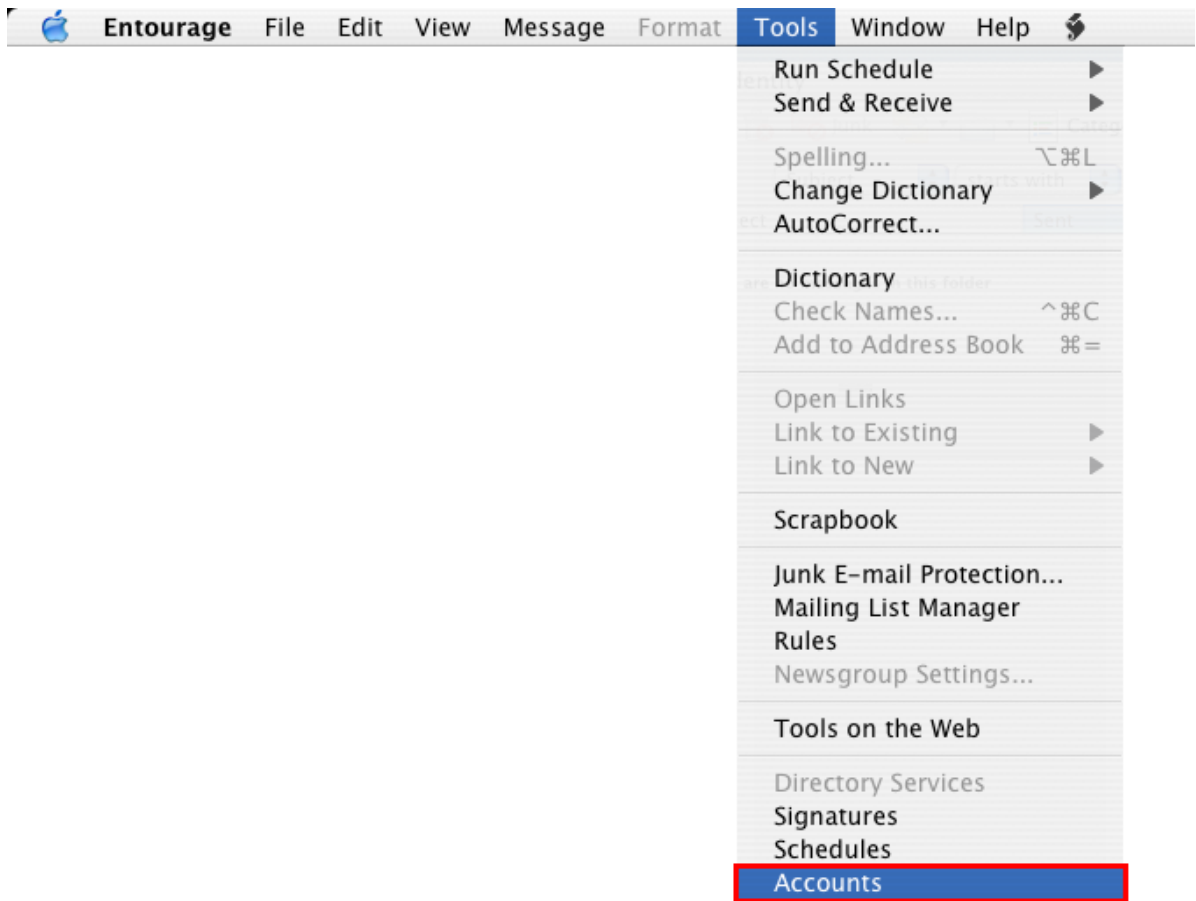

1. Open Entourage using the icon on your dock or by selecting the icon in your Applications folder.

2. Select **Tools** then **Accounts** from the toolbar at the top.

3. Select the **Mail** tab. Then, select the **New** button.