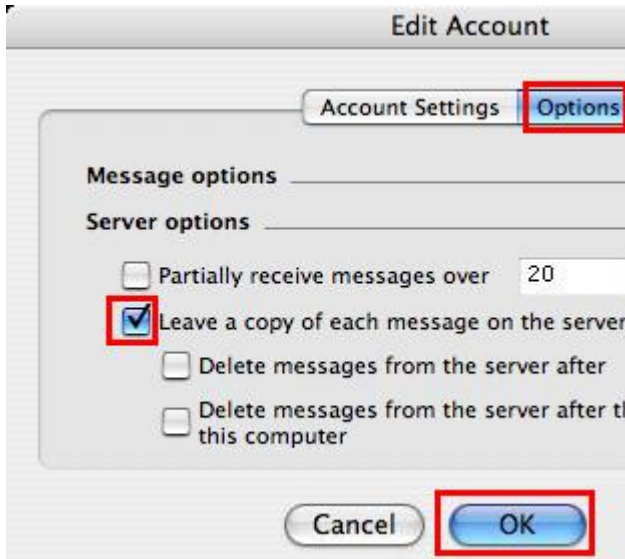

9. Select the **Options** tab. Put a checkmark next to **Leave a copy of each message on the server**. Click **OK**.