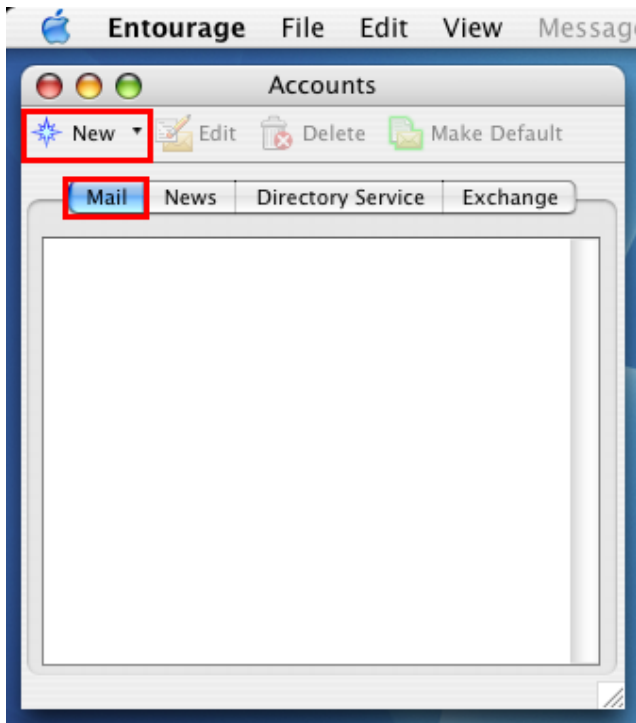

How to Configure Entourage for yourdomainname.com E-mail

Email Type:
@yourdomainname.com

Use this document if:

- You need to configure Entourage for yourdomainname.com e-mail.

This document assumes:

- You know your yourdomainname.com username and password.
- Your yourdomainname.com e-mail address is associated to a Qwest DSL® account.
- You have a working copy of Entourage.
- You have a working Internet connection.

1. Open Entourage using the icon on your dock or by selecting the icon in your Applications folder.

2. Select **Tools** then **Accounts** from the toolbar at the top.

3. Select the **Mail** tab. Then, select the **New** button.