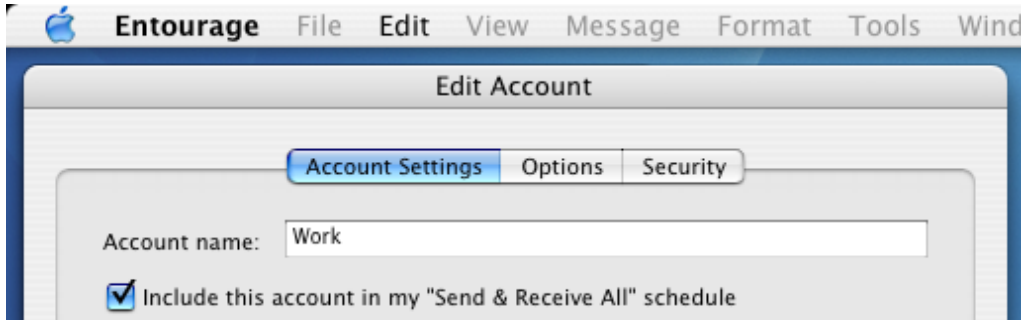

1. Open Entourage using the icon on your dock or by selecting the icon in your Applications folder.

2. Select **Tools** then **Accounts** from the toolbar at the top.

3. Select the **Mail** tab. Then, select the **New** button.

4. In the 'Account type' field, select **POP**. Then, select **OK**.

5. Enter a name you would like to identify this account. This can be helpful when using multiple email accounts within Entourage.

6. Enter your name as you would like it to appear in your outgoing mail. Then, enter your full @yourdomainname.com email address.