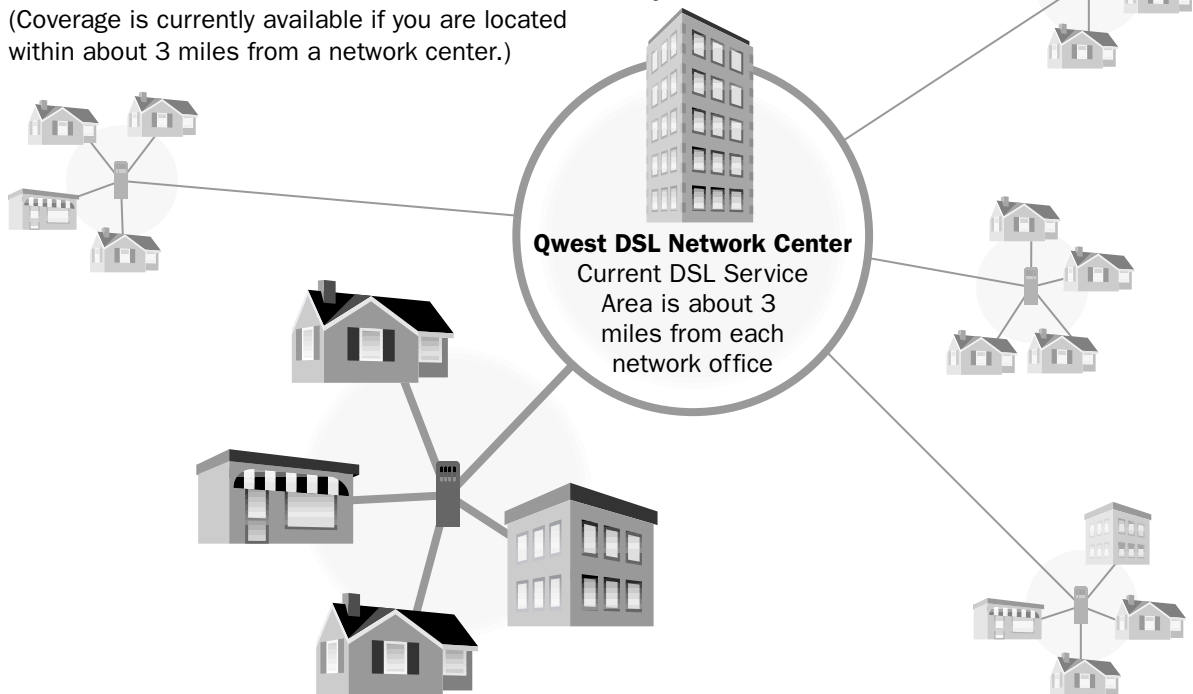

Qwest DSL Expands

Remote DSL terminals are being installed in neighborhoods to expand Qwest's DSL service area to reach more homes and businesses. These terminals will allow Qwest to more than double the area served by each network center.

(Coverage is currently available if you are located within about 3 miles from a network center.)

*Coverage varies by neighborhood. Not all households or businesses in a neighborhood will qualify.

Qwest DSL Expands

Remote DSL terminals are being installed in neighborhoods to expand Qwest's DSL service area to reach more homes and businesses. These terminals will allow Qwest to more than double the area served by each network center.

(Coverage is currently available if you are located within about 3 miles from a network center.)

*Coverage varies by neighborhood. Not all households or businesses in a neighborhood will qualify.