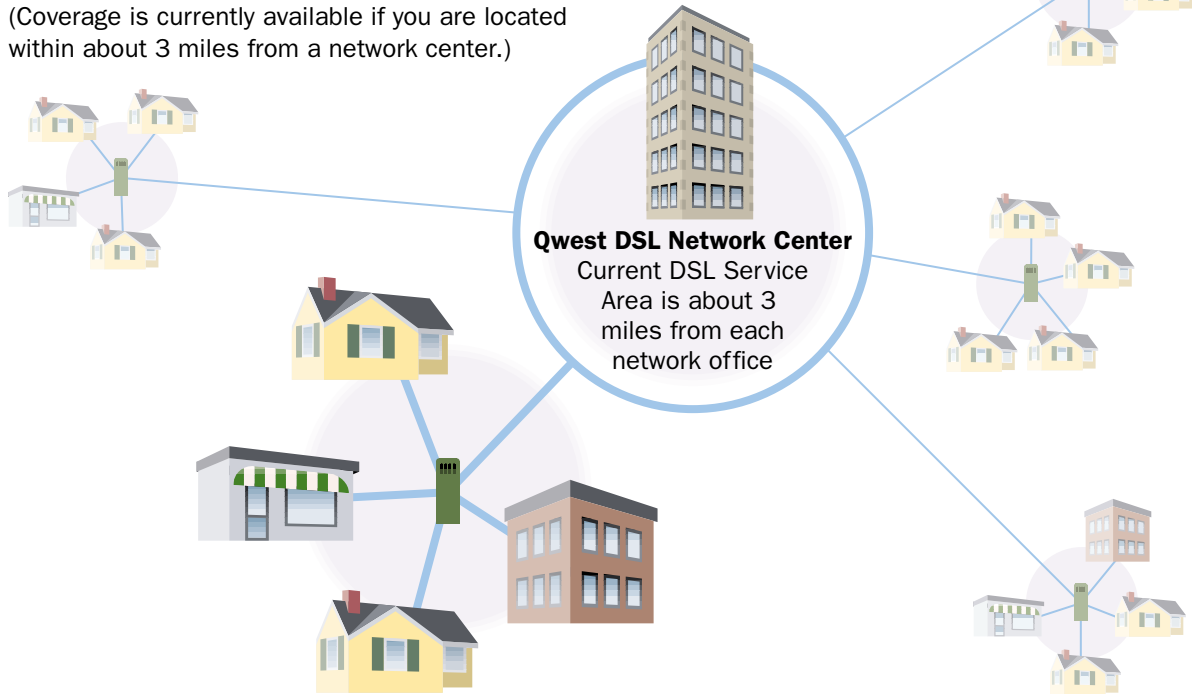

Qwest DSL Expands

Remote DSL terminals are being installed in neighborhoods to expand Qwest's DSL service area to reach more homes and businesses. These terminals will allow Qwest to more than double the area served by each network center.

(Coverage is currently available if you are located within about 3 miles from a network center.)

*Coverage varies by neighborhood. Not all households or businesses in a neighborhood will qualify.

Qwest DSL Expands

Remote DSL terminals are being installed in neighborhoods to expand Qwest's DSL service area to reach more homes and businesses. These terminals will allow Qwest to more than double the area served by each network center.

(Coverage is currently available if you are located within about 3 miles from a network center.)

*Coverage varies by neighborhood. Not all households or businesses in a neighborhood will qualify.